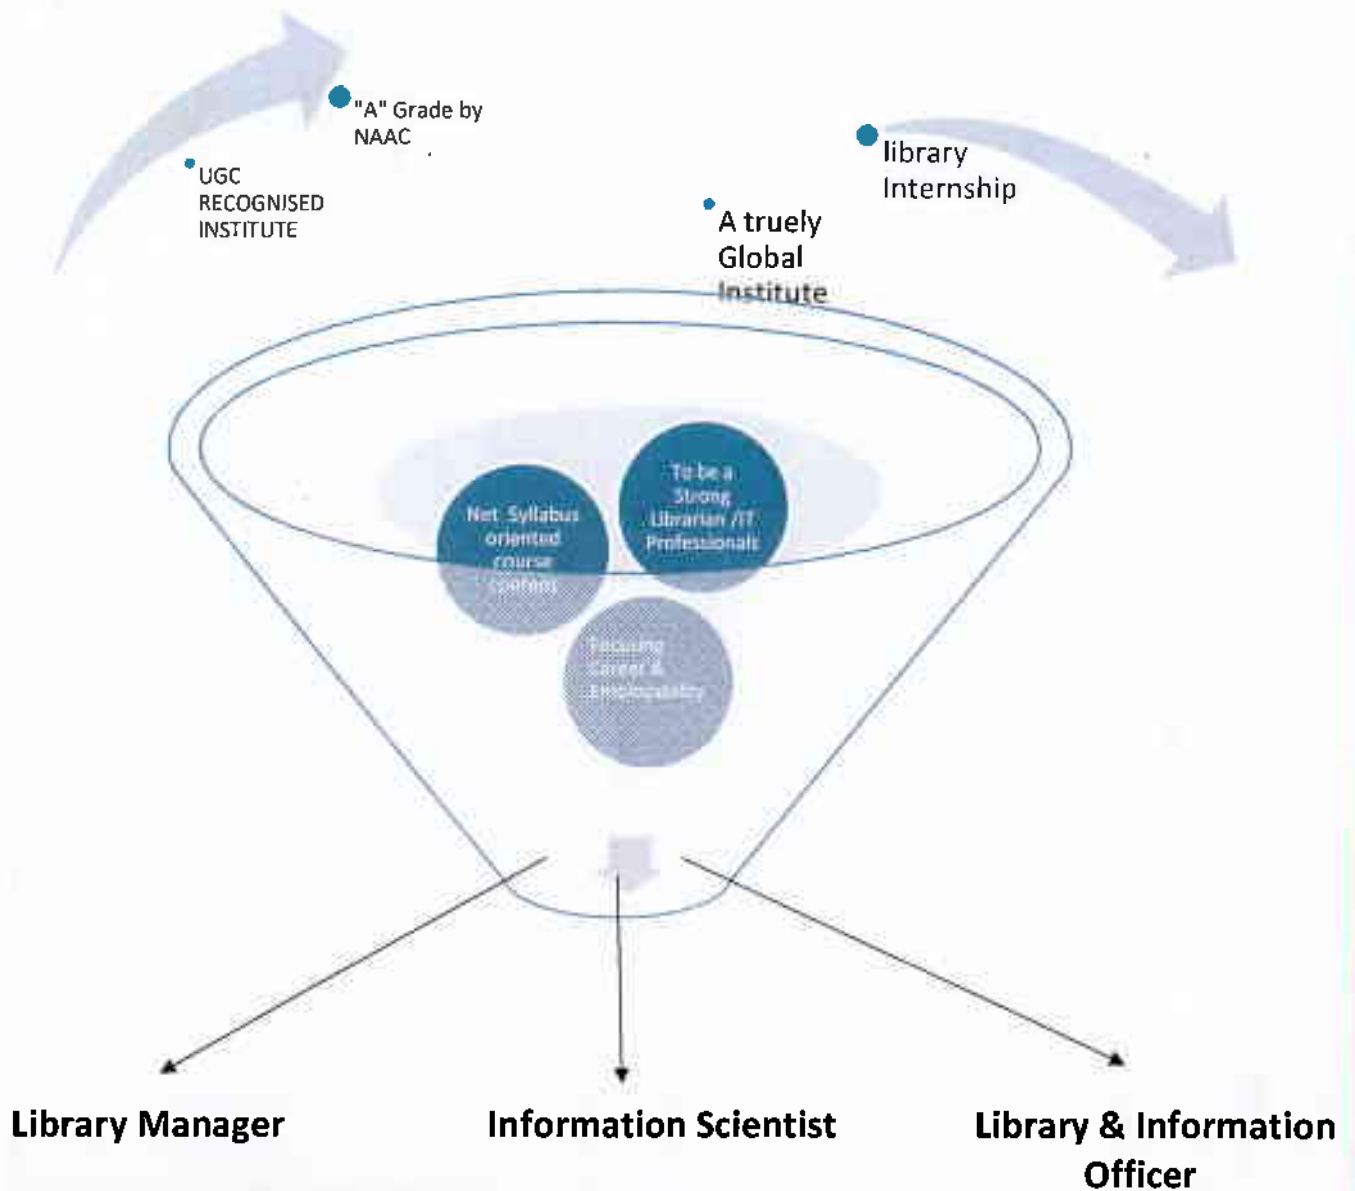

**PREPARING FOR LIBRARIAN & INFORMATION
PROFESSIONALS TO WORK IN CHALLENGING DIGITAL
ENVIRONMENT**

HIGHLIGHTS

- 2 Year integrated course
- Job facilities & different Working environment

Departmental Activity

FACILITIES

- Hostel Facility
- Audio visual classroom

Library Visit

- Smart classes
- Indoor stadium
- library facility
- Wifi campus
- Tutorial classes
- Canteen facility

IIM Ranchi

LIBRARY INTERNSHIP

- 6 weeks of library internship to gain the practical knowledge of library environment in end Sem .

Study Tour (BIT Mesra ,Ranchi)

NML JAMSHEDPUR

INSPIRING REASONS TO CHOOSE MLISC

ELIGIBILITY

- Any Graduate with minimum 45% Marks
- STREAMS
- Arts , Science , Commerce

FEE STRUCTURE

- Semester wise Rs .8000--
- / + Exam Fee